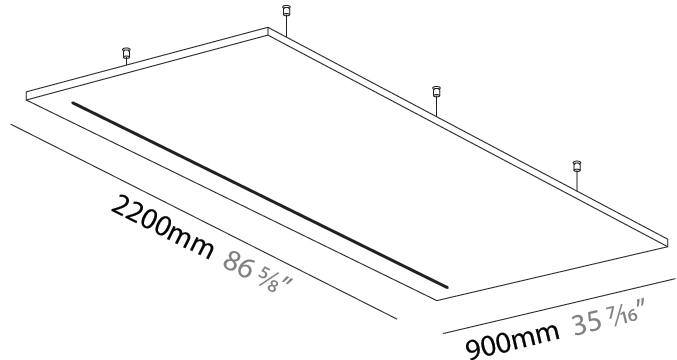

GENERAL

Series: Just Black Acoustic
Brand: Prolicht
Division: Architectural
Mounting Type: Suspension
Mounting Location: Ceiling

PHYSICAL

Shape: Square
Length (mm): 2200
Length (in): 86 ⁵/₈
Width (mm): 900
Width (in): 35 ⁷/₁₆
Height (mm): 41
Height (in): 1 ⁵/₈
Light Distribution: Direct
Fixture Finish: [ANC / ASH / BNA / BTC / BZE / CEL / EGG / EVG / FOG / FOS / FST / FUA / IRI / IRO / KHA / LIC / LIM / MER / MSN / MUS / ONX / PEA / PLU / POL / PPY / RAY / ROY / RST / STE / SWD / TAN / TAU](#)
Holder Finish: [SSR / BKV / CWI / CRY / HAB / LAG / UFT / ITA / RUA / RUR / MIC / FTG / MYG / TWT / LOD / PUS / FRO / FUP / KIA / POP / BLS / SPG / MEY / GOH / GUM / CHC / COM / ABZ / JAG](#)
Fixture Material: Aluminum
Cable Details: [2,000mm / 6,000mm Transparent Cable](#)

ELECTRICAL

Lamp Type: LED
Input Wattage (W): 29
Total Output Wattage (W): 26.4
Dimming: Non-Dimmable
Driver Included: No
Driver Location: Remote
Driver Type: Constant Voltage - Universal
Driver Class: Class 2
Input Voltage (V): 120 - 277
Output Voltage (V): 24

LED

Color Temperature (°K): 2700
Max. Delivered Lumen (lm): 714
Nominal Lumen (lm): 1020
CRI: >90 CRI
Lamp Life (hrs): 80000

OPTICAL

Beam Angle: 30

RATINGS AND CERTIFICATIONS

Certified By: Certified for North American Standards
IP rating: IP20

PROJECT
TYPE
SPECIFIER
QUANTITY
DATE